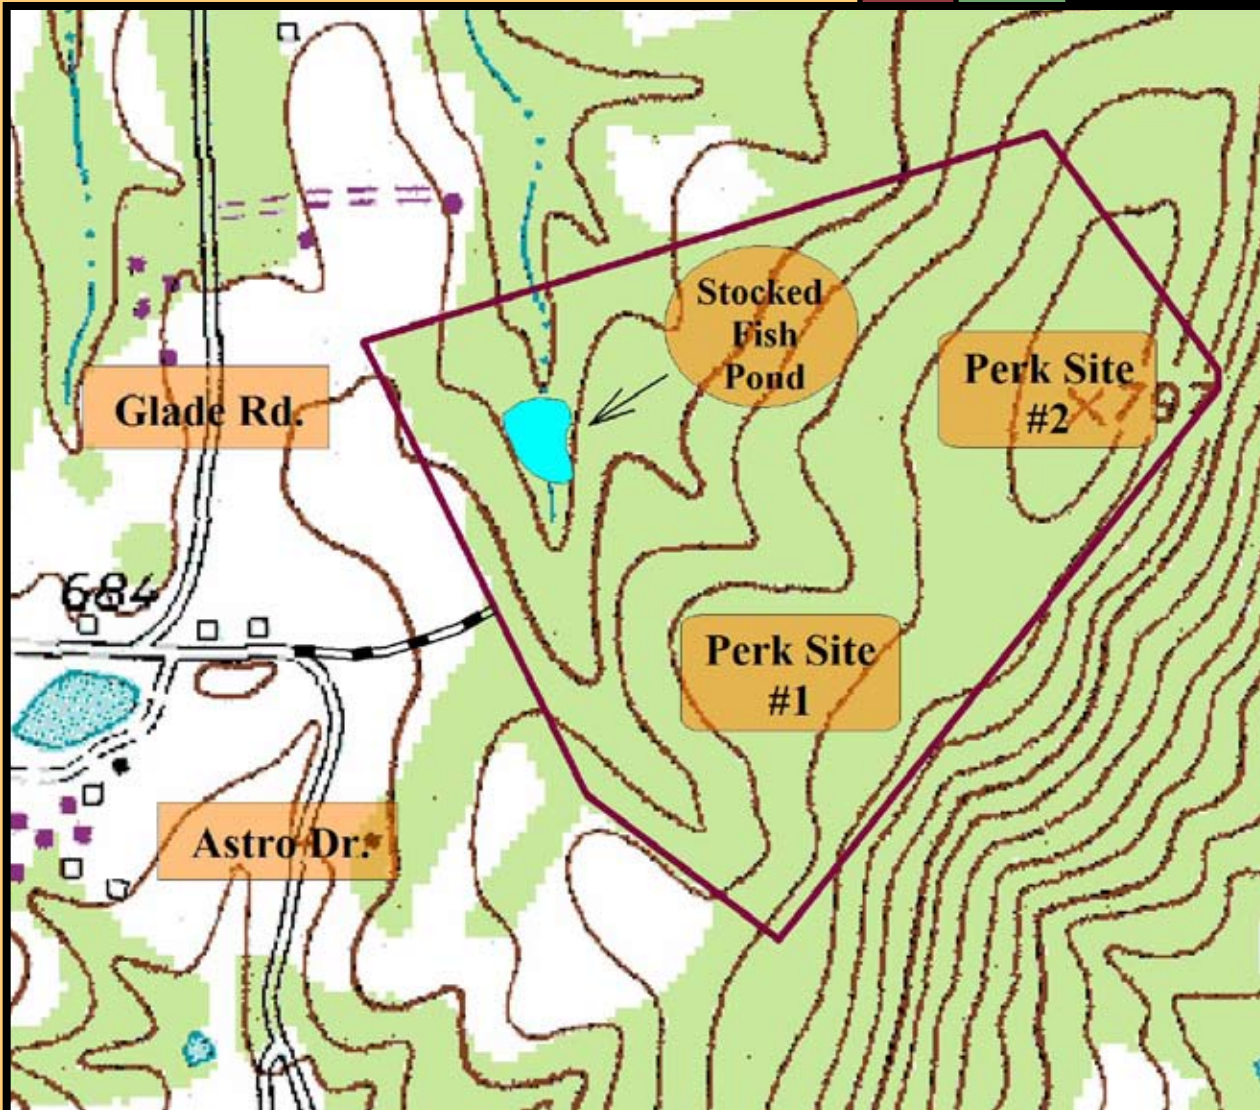

Parker's Woods

65.7 acres in the heart of Pittsylvania
County's farm country

Hardwood forest on rolling terrain near
Mount Airy with excellent development
potential. Also an ideal recreational tract
with an abundance of game, stocked trout
pond, and horse trails. Perk sites on record
and new survey. Owner will pay up to \$4000
in closing costs!

Listing Price: \$185,000

MLS#99999

Your Photo

Agent Name
Company Name
Address
City, State Zip
mobile: 540-555-5555
home: 540-444-4444
email@swva.net
www.website.com

Directions to property:
From Mount Airy, head north
on Wards Road 1.2 miles to
right turn on Glade Road at
the old schoolhouse. After 3.6
miles, turn right on Astro Drive
and take first left into property.