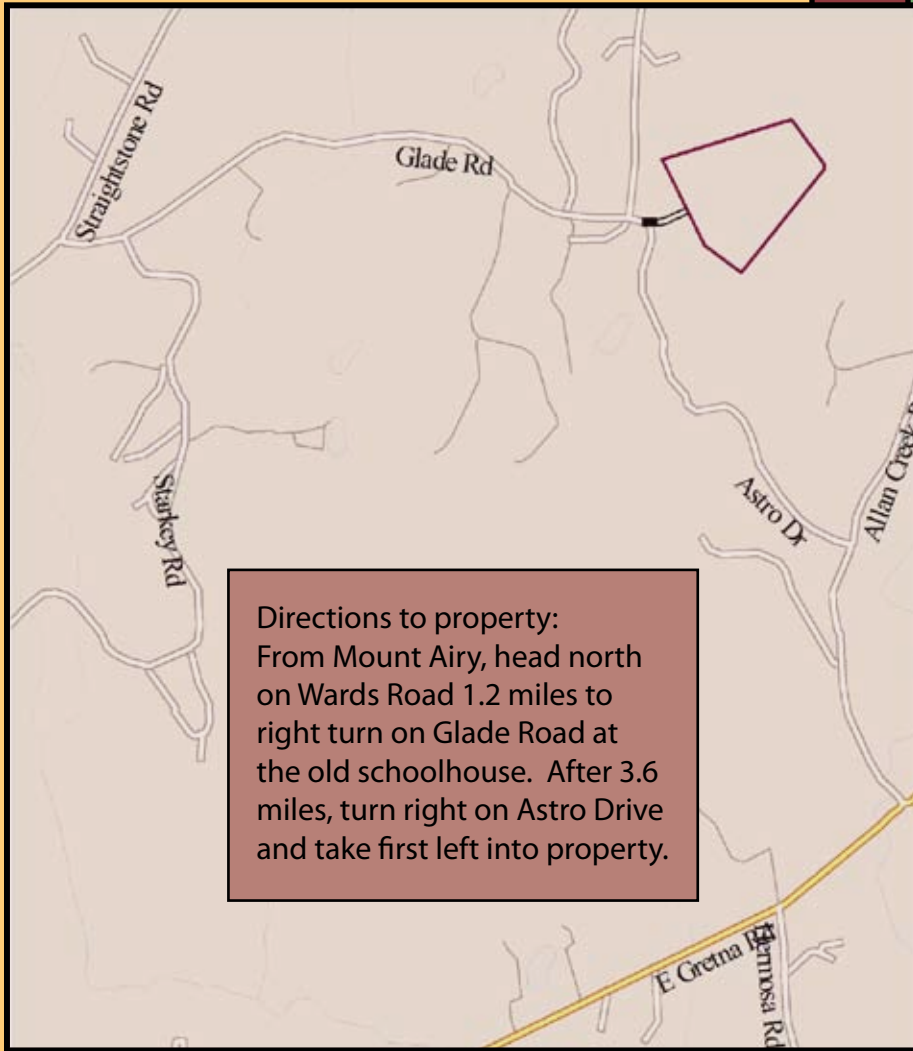

Parker's Woods

65.7 acres in the heart of Pittsylvania
County's farm country

Hardwood forest on rolling terrain near
Mount Airy with excellent development
potential. Also an ideal recreational tract
with an abundance of game, stocked trout
pond, and horse trails. Perk sites on record
and new survey. Owner will pay up to \$4000
in closing costs!

Listing Price: \$185,000

MLS#99999

Your Photo

Agent Name
Company Name
Address
City, State Zip
mobile: 540-555-5555
home: 540-444-4444
email@swva.net
www.website.com

Directions to property:
From Mount Airy, head north
on Wards Road 1.2 miles to
right turn on Glade Road at
the old schoolhouse. After 3.6
miles, turn right on Astro Drive
and take first left into property.