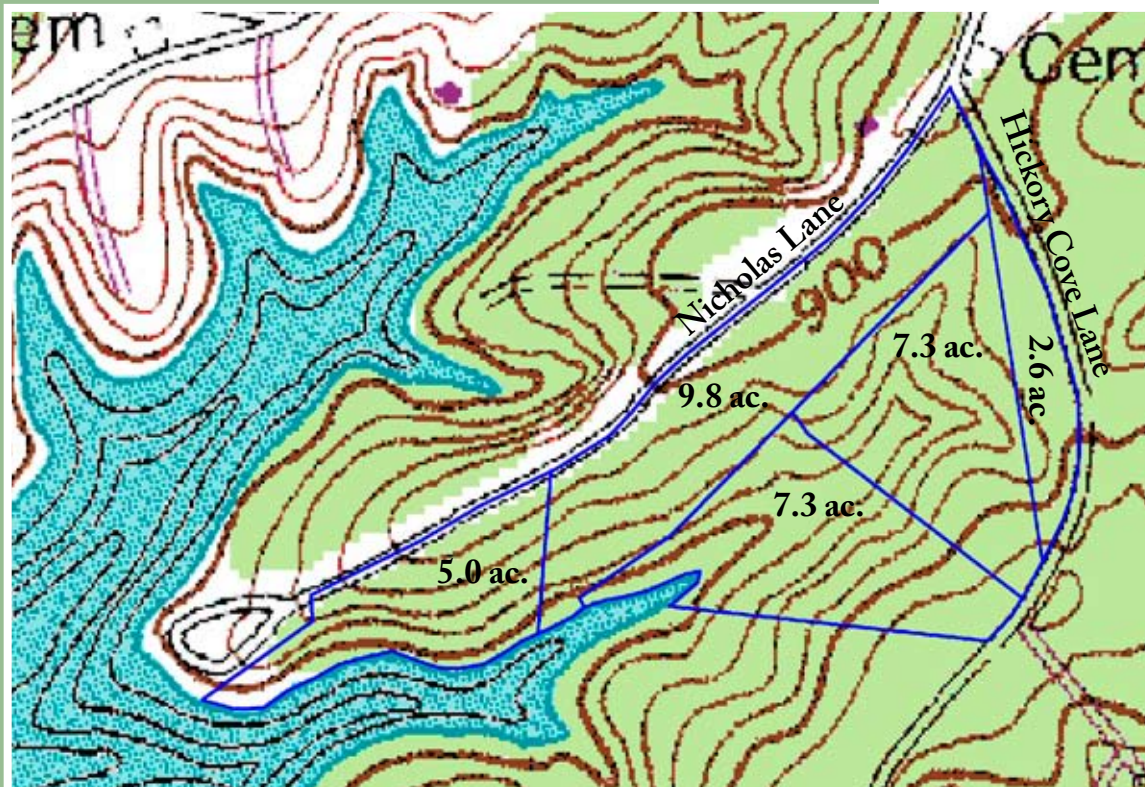

MLS: 00000

List Price \$5,500,000

Rare find of large acreage, mature timber, and long waterfrontage on Smith Mountain Lake! Make this 32-acre property into an incredible estate, or take advantage of the development potential. Guest home on eastern parcel. Gently rolling terrain with large poplar, oak, hickory, maple, and other hardwood trees, and deep water both at the point (40 feet) and into the back of the cove (20 feet). Shoreline measures approximately 1,700 feet and provides plenty of room for a fabulous dock while still maintaining privacy. Located just minutes from Route 122 in an area of beautiful farms and homes. Also convenient to Smith Mountain Airport, and just across the water from The Waterfront golf and country club community. The best of everything at Smith Mountain Lake!

# smith mountain lake

## Waterfront Property

32 acres on the banks of smith mountain lake

Agent Name, Company

32 acres overlooking smith mountain lake in beautiful bedford county, virginia